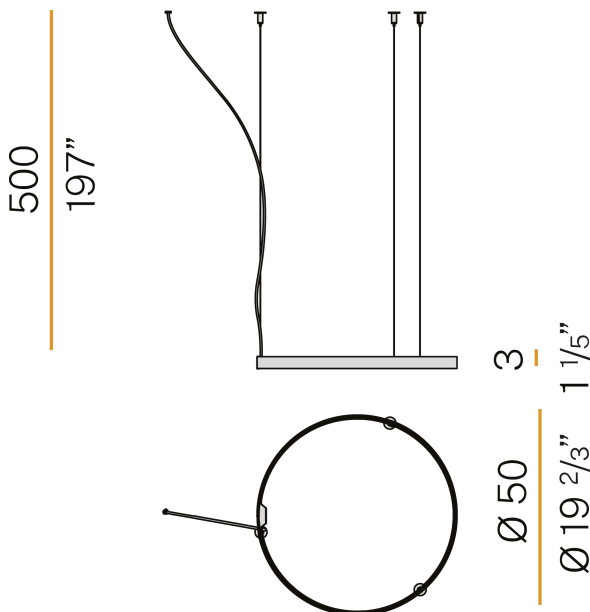

PANZERI

Zero Round

24V DC
M03302.050.0410

● black

Data sheet

CODE	M03302.050.0410
SYSTEM POWER CONSUMPTION	25W
EFFICACY	81.56lm/W
LIGHT SOURCE	LED
LIGHT SOURCE LIFETIME	L70 (B50) 60.000h
COLOUR TEMPERATURE	3000K Ra>90
LIGHT DISTRIBUTION	diffused
POWER SUPPLY	24V DC
DRIVER	remote not included
NOMINAL LUMINOUS FLUX	2835lm
LUMEN OUTPUT	2039lm
EFFICIENCY	71.9%
WEIGHT	0.83 Kg
PROTECTION DEGREE	IP20
COLOUR TOLLERANCES	SDCM 3
PACKING DIMENSIONS (CM)	58,0 x 58,0 x 10,0

Single or multiple suspension lighting fixture for interiors, with direct and indirect light emission.

Bended extruded aluminium structure in white, black, bronze, mat brass or titanium polyacrylic paint.

Extruded polycarbonate diffuser with opaline finish.

Suspension kit with griplocks and 5m (196,9") long steel cables.

5m (196,9") long power cable in transparent PVC.

Provided without power canopy.

Technical drawing

Polar diagram